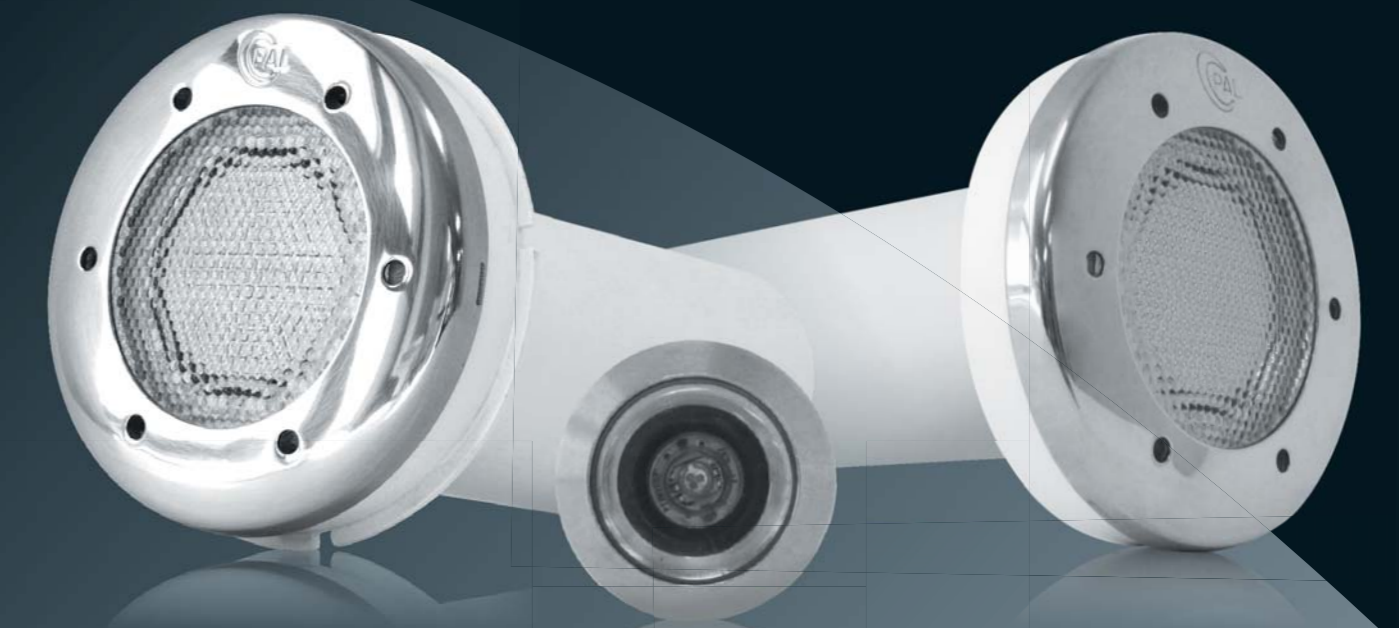

With RF and Wi-Fi Colour Touch™ Control Technology

APPLE AND ANDROID APPS AVAILABLE AT ITUNES AND GOOGLE PLAY