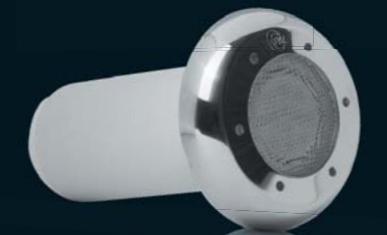

System Link

No longer are you restricted in choice, as now your options are endless with our PAL™ System Link. This unique system allows the user to customise their entire PAL™ Lighting Range throughout their home, pool and garden via individual or multiple drivers and handsets. The technology integrated into our PAL Colour Touch™ Handset and also our app for a smartphone or tablet uses an inbuilt coding process. This makes this user friendly system ideal for those who want a variety of choice, by giving them the ability to make their entire home come to light with purely the touch of a button. System Link also has the ability to link with home automation or pool automation.

Memory Recall

Our unique Memory Recall allows your PAL Colour Touch™ system to remember the last colour, speed, brightness and mode you selected. Always be able to access your last favourite choice with one easy touch.

PAL Concrete Fixed & Readjustable

Recessed led light with Colour Touch Technology™ for concrete pools and spas.

PAL Fibreglass

Recessed led light with Colour Touch Technology™ for fibreglass and vinyl liner pools.

PAL Mini

Mini LED light with Colour Touch Technology™ for fibreglass and concrete pool interiors, stairs, perimeter lighting, swimouts, beaches and water features.

PAL Mini Landscape Range

The PAL Mini™ is a unique 16mm diameter versatile light for both in and out of water. The beauty of the PAL Mini™ is that it is so tiny it is virtually unnoticeable, yet it will light up any step, ledge, swim out, beach entry, water feature, decking, garden or any surroundings you desire.